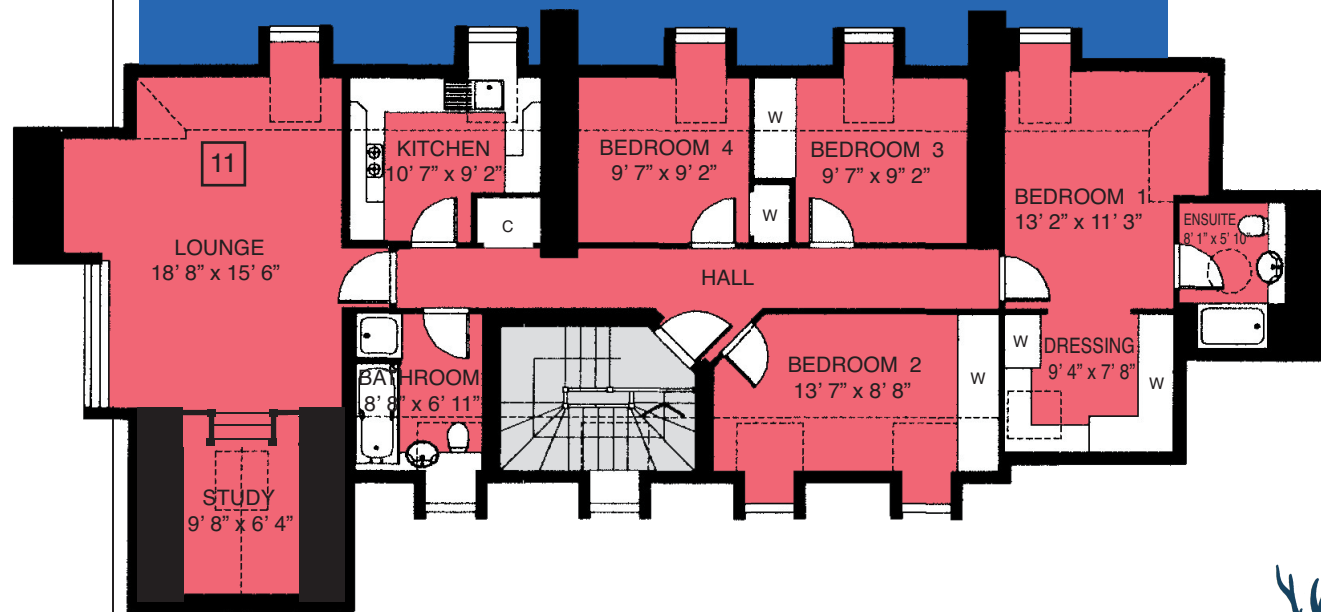

Bertram

HOUSE

CARNWATH SOUTH LANARKSHIRE

APARTMENTS

11 PENTHOUSE SUITE

PENTHOUSE SUITE

CLANSMAN
H O M E S

This property is a conversion and as such measurements can vary and should be checked on site. Specifications and finishes may vary. The floor plans are not drawn to scale and are for general guidance only.